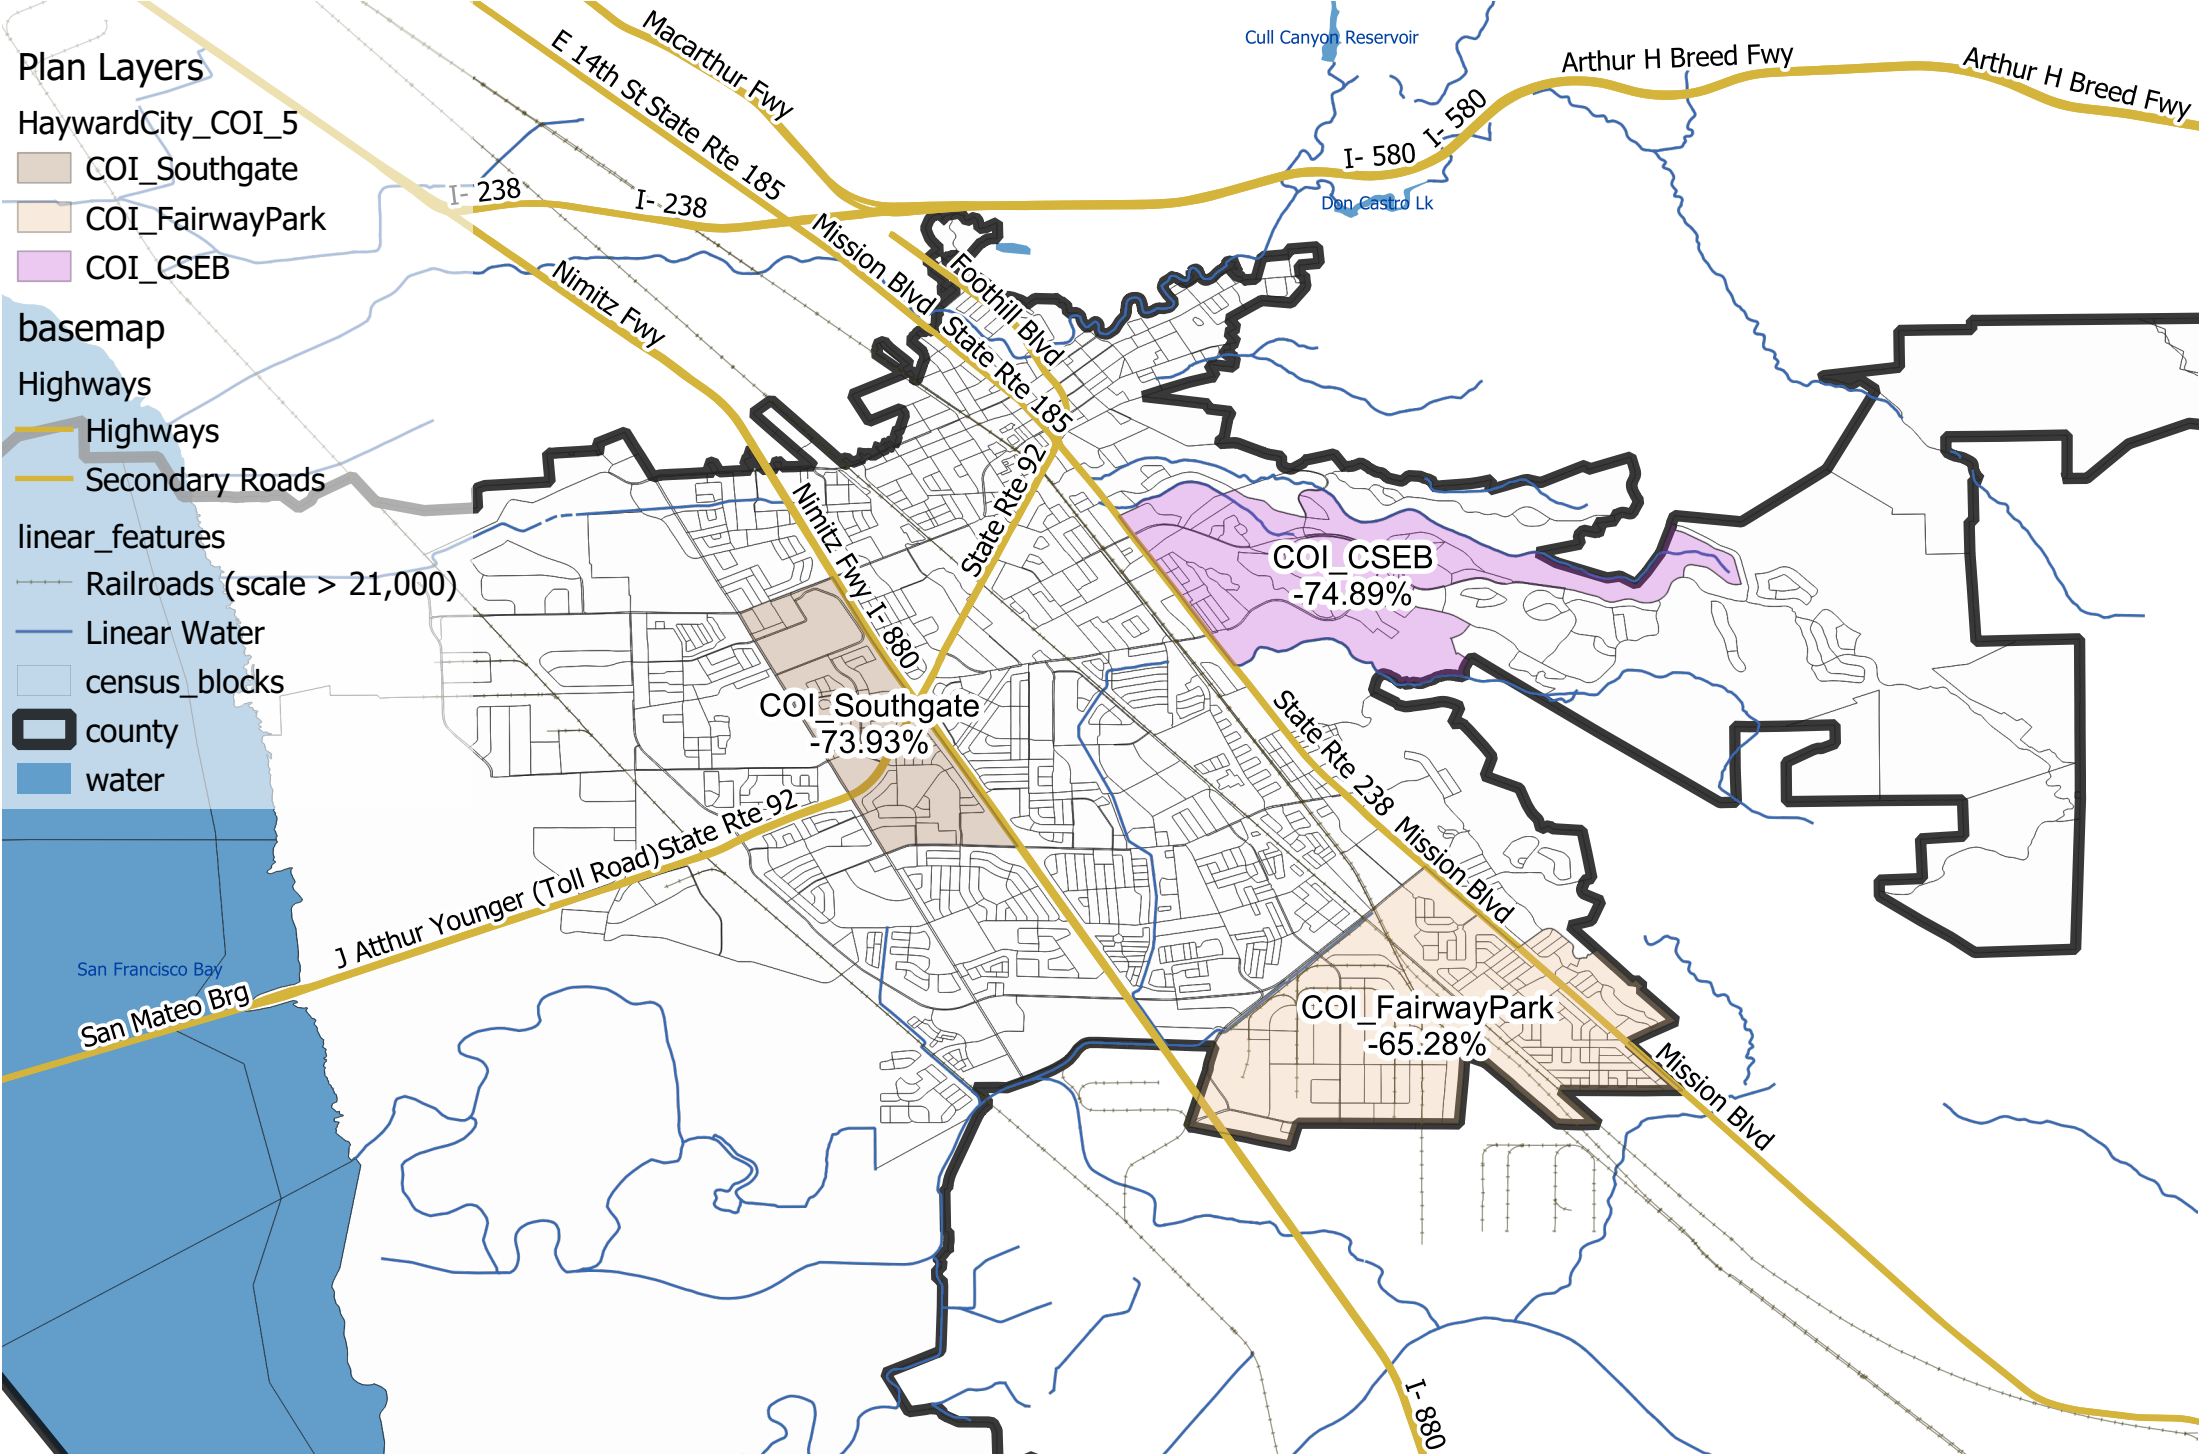

Hayward City Council Communities of Interest (COI) Created via Public Workshop on July 9, 2024

Plan Layers

- HaywardCity_COI_5
- COI_Southgate
- COI_FairwayPark
- COI_CSEB

basemap

- Highways
 - Highways
 - Secondary Roads
- linear_features
 - Railroads (scale > 21,000)
 - Linear Water
- census_blocks
- county
- water