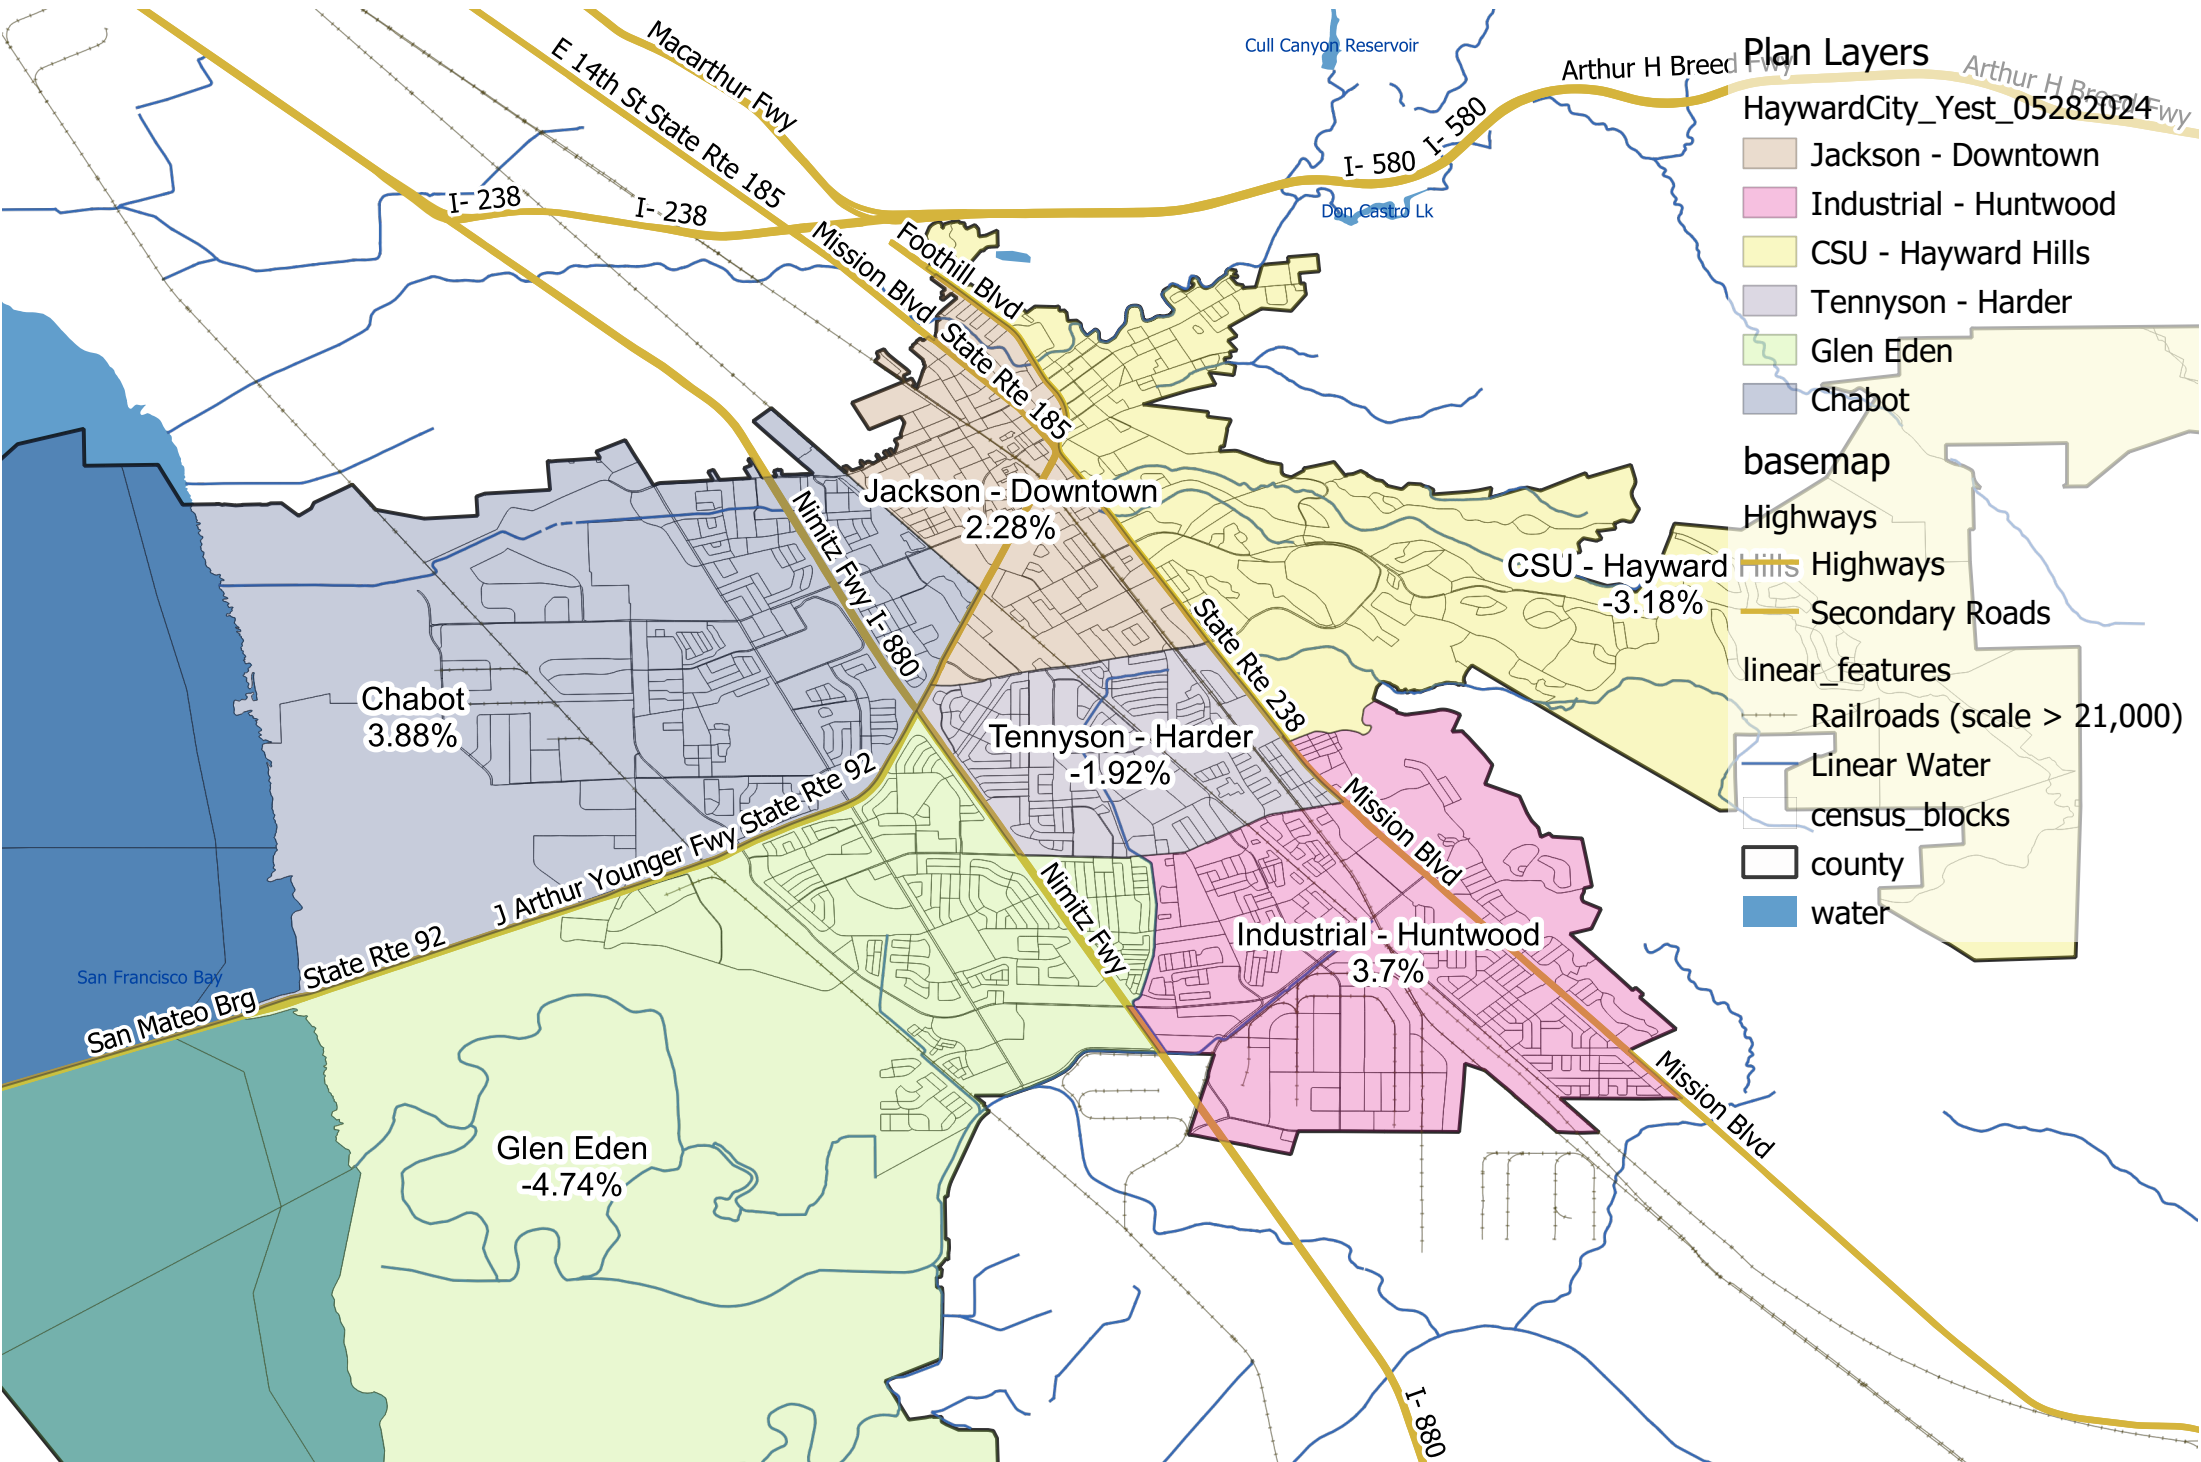

Hayward City Council - Public Map Submission

Robert Yest on May 28, 2024

Plan Layers

HaywardCity_Yest_05282024

- Jackson - Downtown
- Industrial - Huntwood
- CSU - Hayward Hills
- Tennyson - Harder
- Glen Eden
- Chabot

basemap

- Highways
- Highways
- Secondary Roads

linear_features

- Railroads (scale > 21,000)
- Linear Water

census_blocks

- county
- water